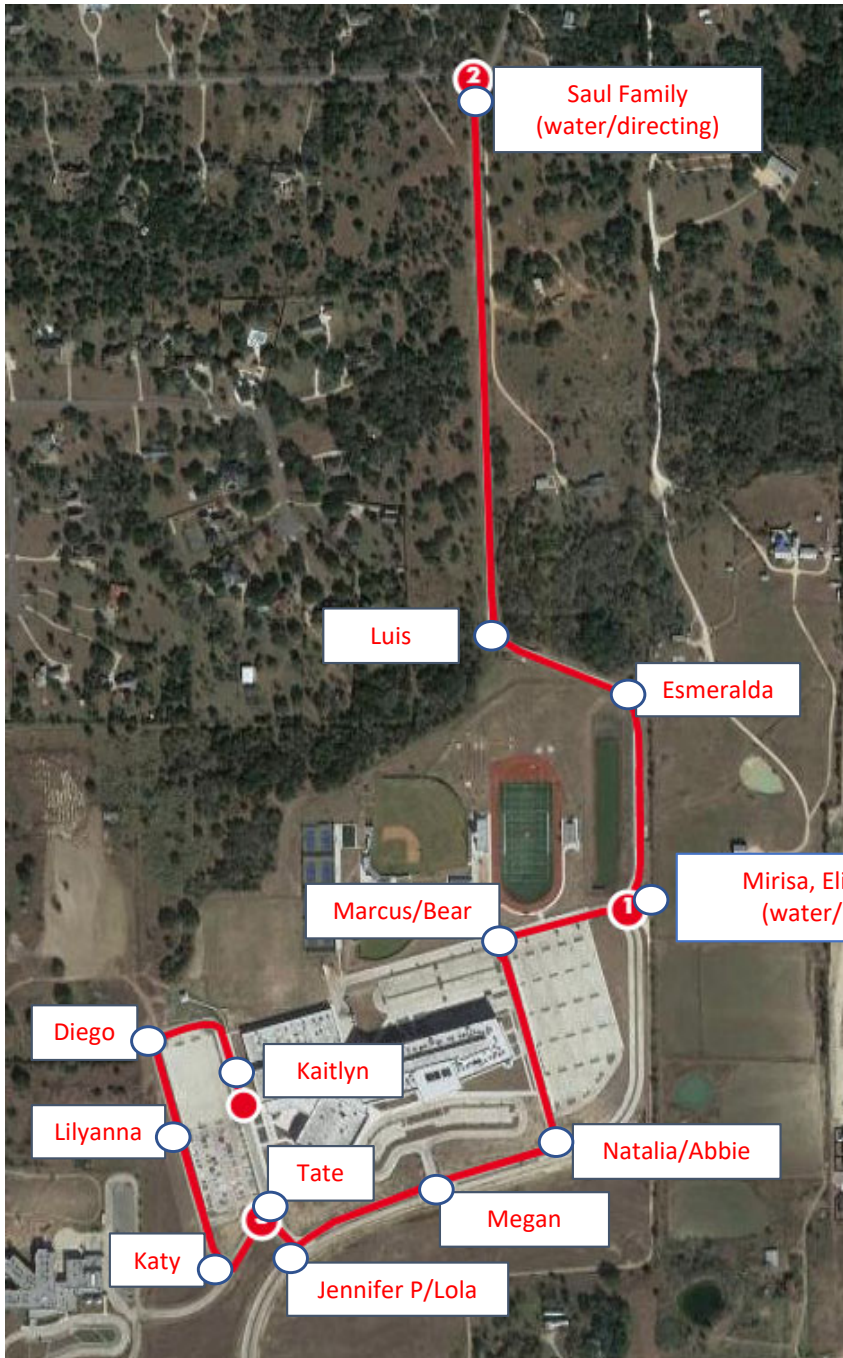

Unified Champions 5K At Johnson High School

Participants start near the crosswalk, go counterclockwise along the outer edge of the Western parking lot/Band practice lot and make left, quick right, and quick left to get on to the main drive on the South side of the school. Participants will go left into the Eastern parking lot, right to exit the Eastern parking lot, left through the gate. Participants will follow the road to the North to the closed gate/Northern exit of the school property, turn around, and follow the same route back.

V indicates placement of Volunteers (at every turn and additional to reduce any confusion or incorrect turns)

W indicates placement of Water Station

Gate at the 1 mile mark will need to be unlocked by 6:00 a.m. on race morning.

Unified Champions 1K At Johnson High School

Participants start near the Crosswalk, go clockwise along the outer edge of the Western parking lots almost in an oval shape.

Unified Champions 5K and 1K/Festival setup