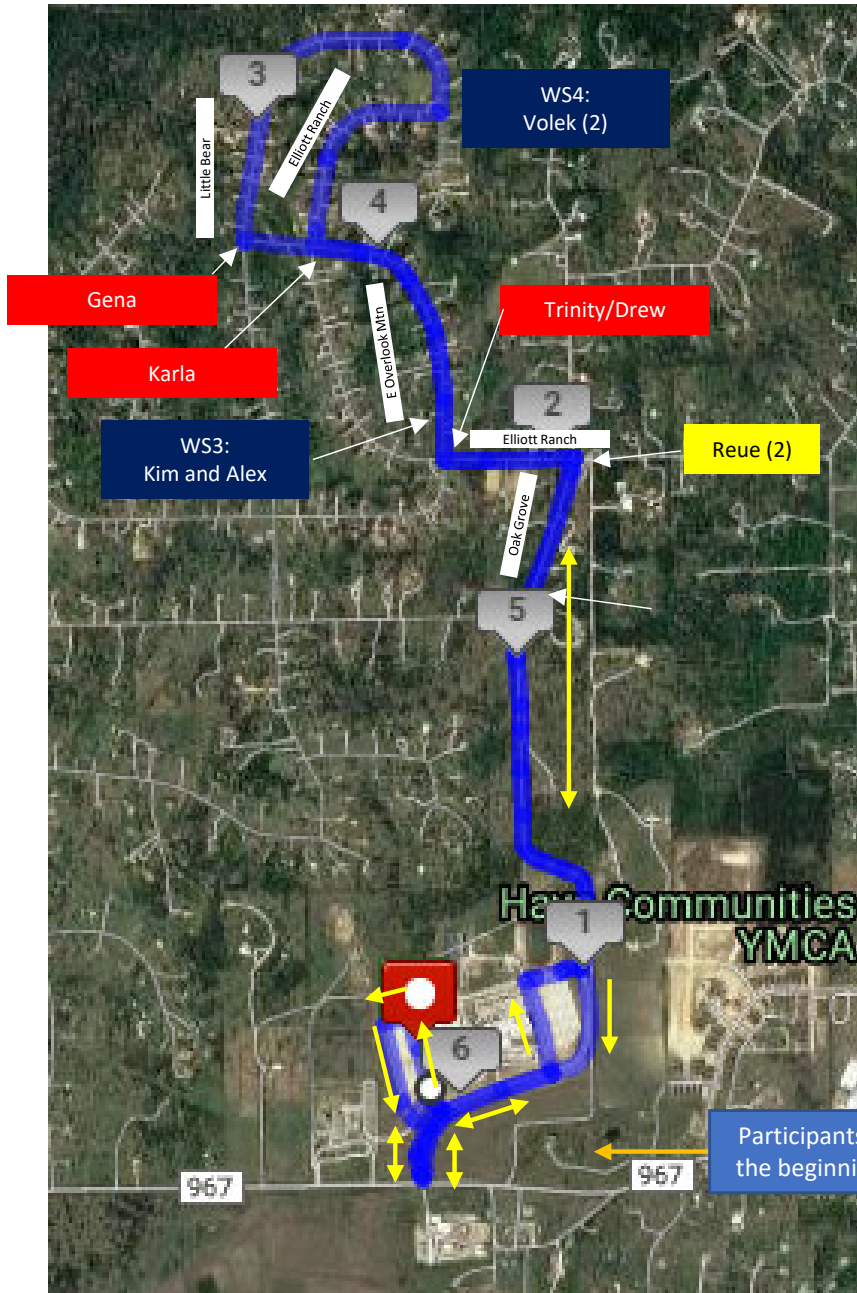

Jaguar Jog 10K

Start near front entrance of school, run north to edge of drive, turn left, then turn at the next left. Right out of the parking lot. Follow the arrows up to the top of the hill, then turn around and head down the hill, continue down the entry way on the south side of the school turning left into the east parking lot, following the arrows around to the right. Left through the gate.

Stay on this road, staying to the right, all the way to the gate.

Turn right on Oak Grove, left onto Elliott Ranch Rd. Go through gates, turn right on East Overlook Mountain, then right on Little Bear. Right on Elliott Ranch, left on East Overlook Mountain. Turn left on Elliott Ranch Road to head back to the entry gate. Right on Oak Grove and then left back through the gate of the school.

Follow along the same route along the east side of the school, to the south side of the school. (Do not run into the east parking lot on the way back.)

Stay on the entry road back up to the top of the hill.

Turn left to go to the main entrance of the school and stay straight to finish.

Volunteers will be at each corner in Elliott Ranch. Course will be marked with arrows on sandwich boards, cones, and removeable stickers on the road. The main Elliott Ranch Gate will need to be open starting at 7:40 a.m. to allow volunteers to come into the neighborhood and get to their spots. Gate will need to remain open until 9:30 a.m.

Participants go up and down the hill at the beginning and the end of the route