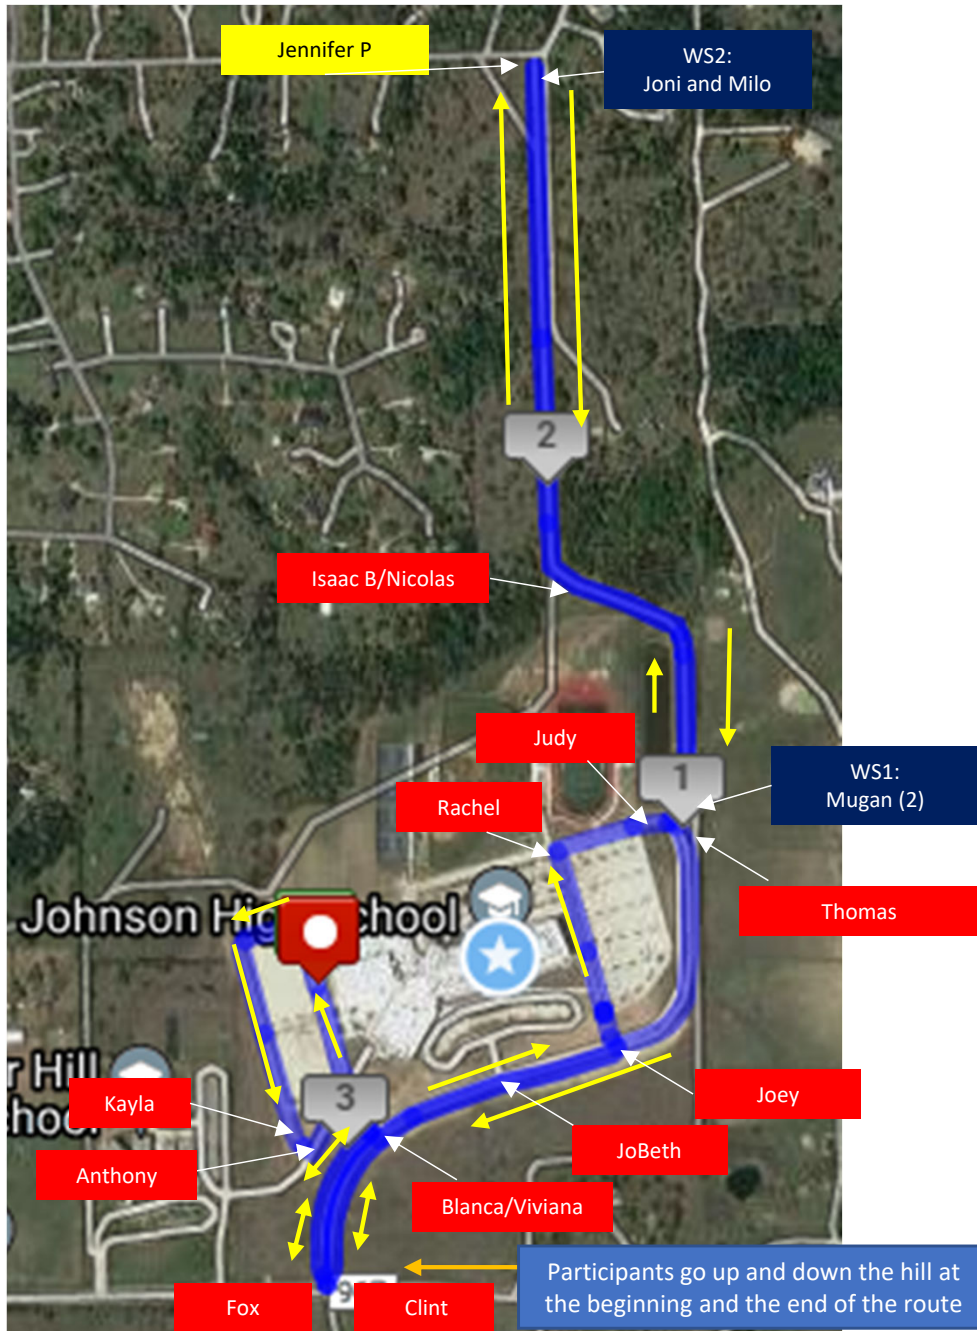

# Jaguar Jog 5K – Entirely on Campus

Start near front entrance of school, run north to edge of drive, turn left, then turn at the next left. Right out of the parking lot. Follow the arrows up to the top of the hill, then turn around and head down the hill, continue down the entry way on the south side of the school turning left into the east parking lot, following the arrows around to the right. Left through the gate.

Stay on this road, on the right side, all the way to the gate, then come back, following the same route along the east side of the school, to the south side of the school. (Do not run into the east parking lot on the way back.)

Stay on the entry road back up to the top of the hill. Turn left to go to the main entrance of the school and stay straight to finish.

Stay on this road, staying to the right, all the way to the gate.

Turn right on Oak Grove, left onto Elliott Ranch Rd. Go through gates, turn right on East Overlook Mountain, then right on Little Bear. Right on Elliott Ranch, left on East Overlook Mountain. Turn left on Elliott Ranch Road to head back to the entry gate. Right on Oak Grove and then left back through the gate of the school.