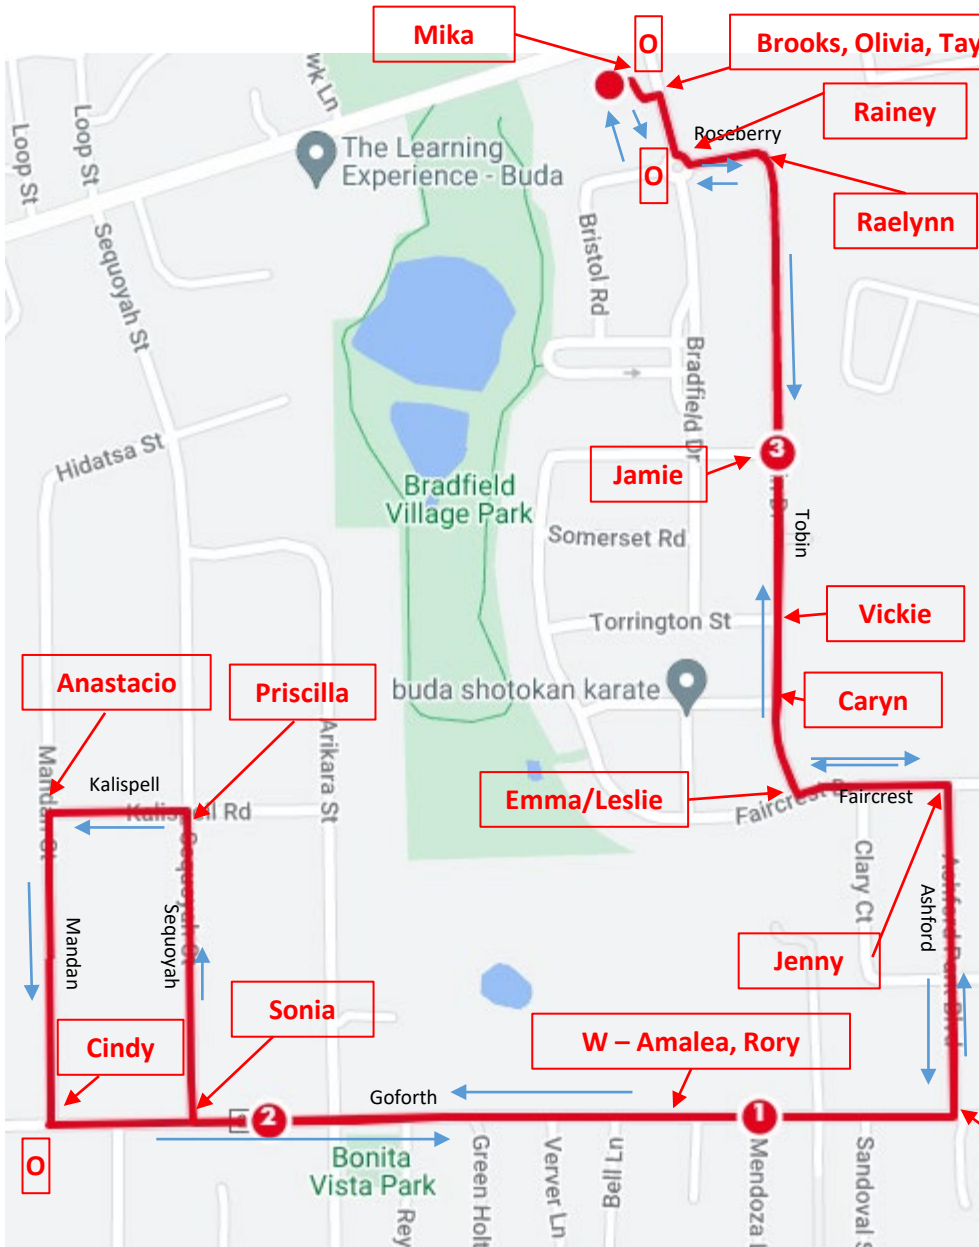

# Dance Unlimited – Tutus and Tennes

**Route:** Participants will exit Dance Unlimited parking lot and turn Right on Bradfield(with officer coverage). Participants will turn left onto Roseberry and right on Tobin, left on Faircrest, right on Ashford Park, then right on Goforth. Participants will turn right on Sequoyah, then left on Kalispell, left on Mandan, left on Goforth. Runners will continue on Goforth to Ashford Park (with officer coverage), left onto Ashford Park, left onto Faircrest, right on Tobin, left on Roseberry, right on Bradfield and into Dance Unlimited lot.

**Traffic Management:** Cones, flour markings on the road, and sandwich boards will alert participants to the direction to go. Sandwich boards, volunteers wearing vests, and cones will alert drivers. Two officers will assist as in year's past, moving as needed.

**Parking:** All parking will be on DU property and across the street

**Restrooms:** All restrooms are on DU property

**Trash:** All trash will be contained at DU property

**Course setup:** 5:30 a.m. – 7:15 a.m.

**Race start:** 7:30 a.m.

**Course closed and teardown:** Beginning at 8:15, as participants clear the course.

Mika

Brooks, Olivia, Taylor

Rainey

Raelynn

Jamie

Vickie