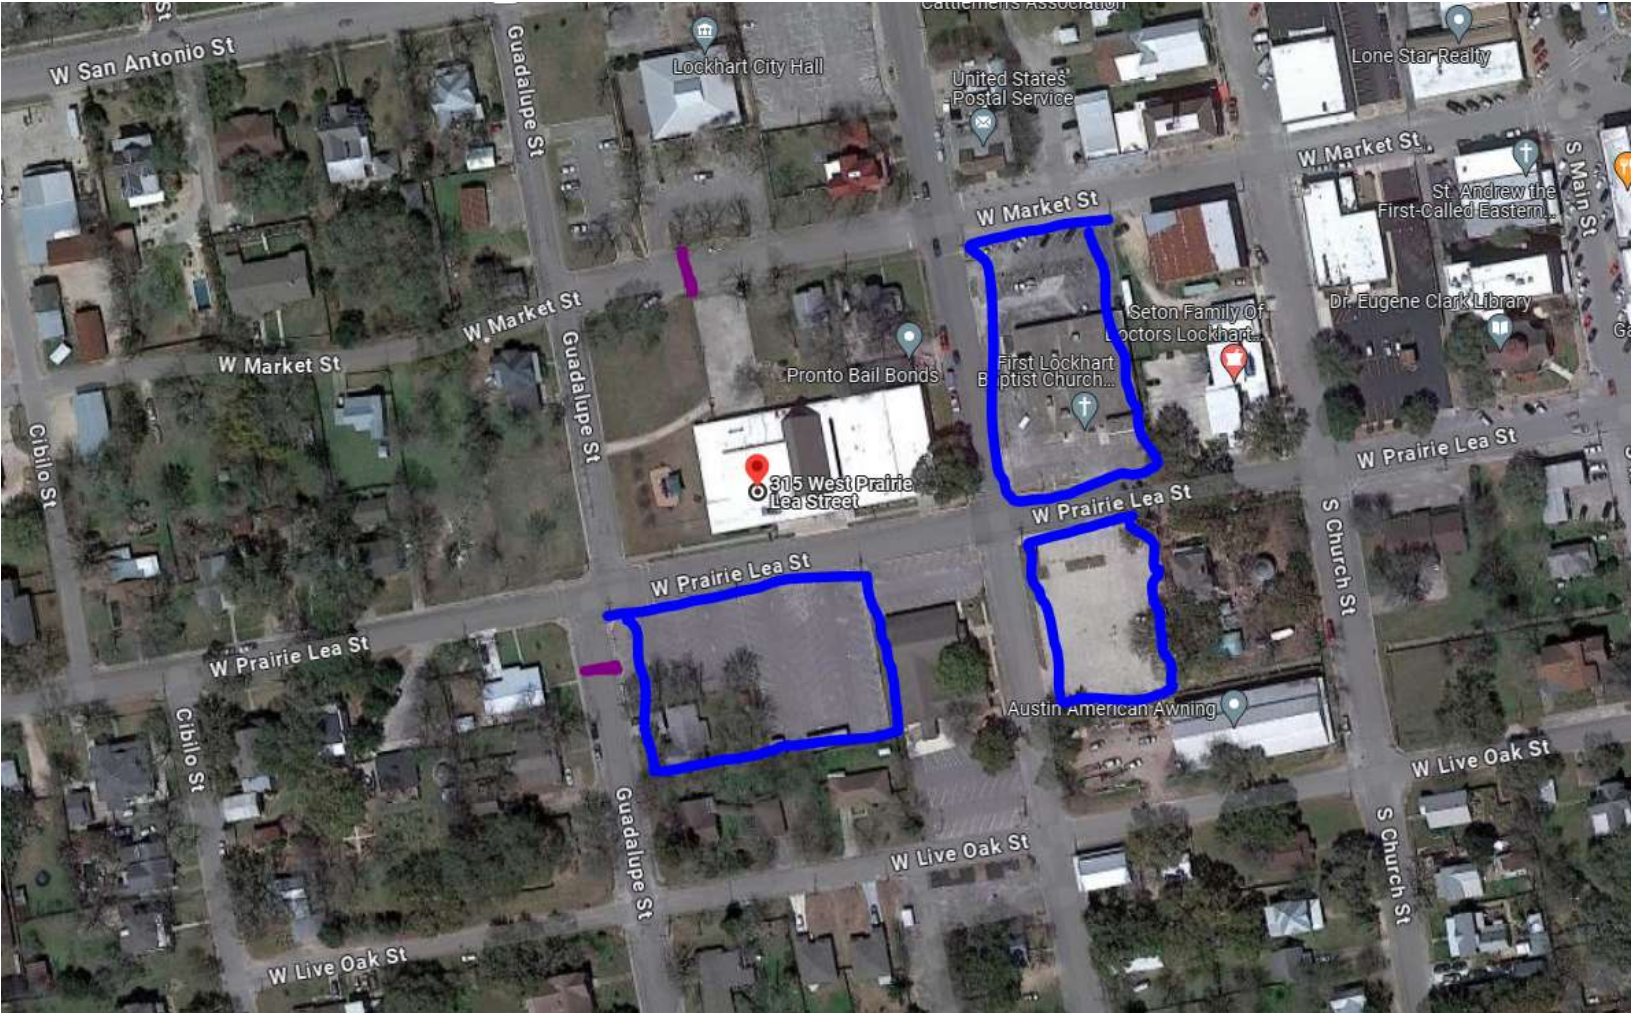

# Lockhart Stampede Start/Finish and Parking

Purple Line on Market = Start  
Purple Line on Guadalupe = Finish  
Blue outlines = Parking Lots